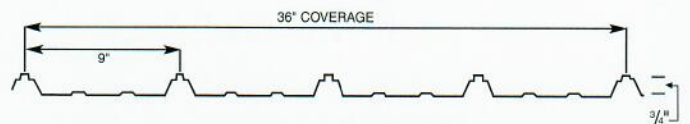

### Snap Lock Profiles

Colors Available in 29 Gauge  
Smart Rib Plus & 26 Gauge  
Standing Seam.

Colors shown may vary slightly from actual paint.

valspar®