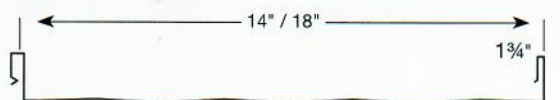

### Snap Lock Profiles

Colors Available in 29 Gauge  
Smart Rib Plus & 26 Gauge  
Standing Seam.

Colors shown may vary slightly from actual paint.

valspar®