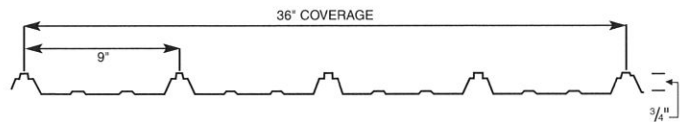

### Snap Lock Profiles

Colors Available in 29 Gauge Smart Rib Plus & 26 Gauge Standing Seam.

Colors shown may vary slightly from actual paint.

valspar®