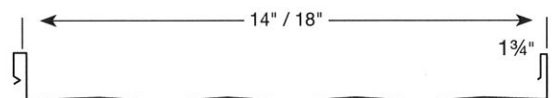

### Snap Lock Profiles

Colors Available in 29 Gauge Smart Rib Plus & 26 Gauge Standing Seam.

Colors shown may vary slightly from actual paint.

valspar®